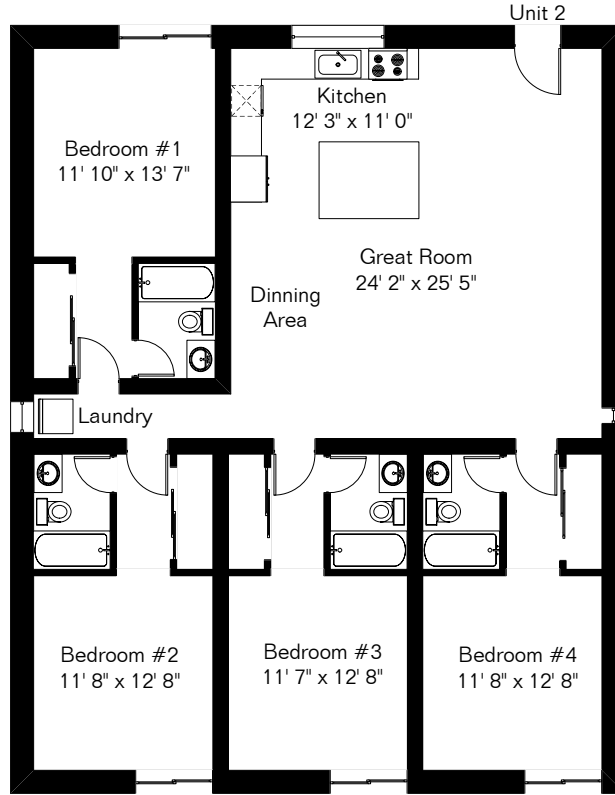

The square footages and room size information are deemed to be reliable but are not guaranteed and should be independently verified. This drawing is for marketing purposes only.

# 1137 E Elm St Units 1 & 2

Unit 1 1,193 Sq Ft  
 Unit 2 2,000 Sq Ft  

---

 Total Living Area 3,193 Sq Ft

Site Visit January 2023  
 0 ft. 6 ft. 10 ft. 20 ft.  
  
 Copyright 2023 Floor Plans First! LLC  
 All Rights Reserved.