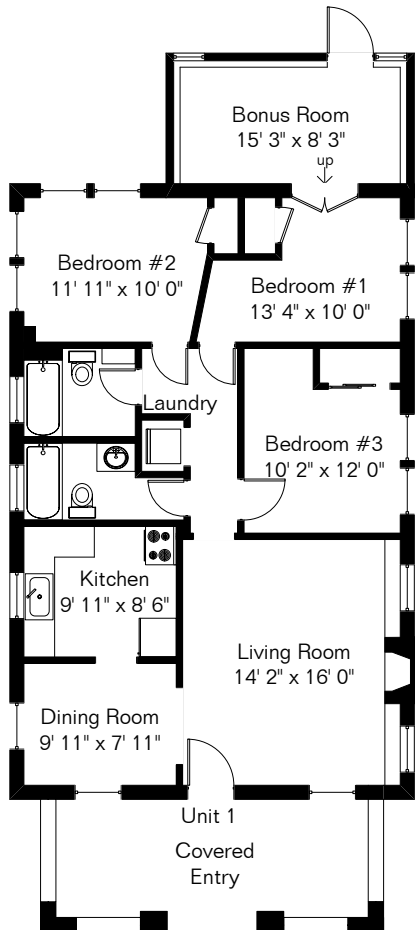

The square footages and room size information are deemed to be reliable but are not guaranteed and should be independently verified. This drawing is for marketing purposes only.

# 1137 E Elm St Units 1 & 2

Unit 1 1,193 Sq Ft  
 Unit 2 2,000 Sq Ft  

---

 Total Living Area 3,193 Sq Ft

Site Visit January 2023  
 0 ft. 6 ft. 10 ft. 20 ft.  
  
 Copyright 2023 Floor Plans First! LLC  
 All Rights Reserved.